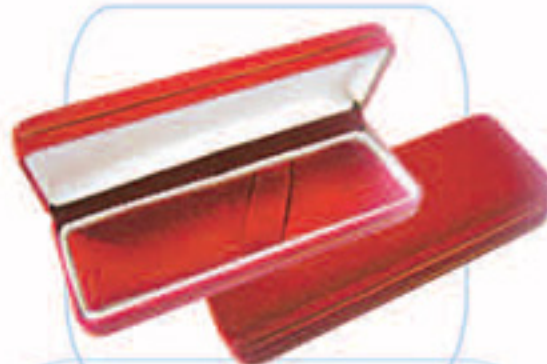

9138 - rxo - Velvet Pen Box for Single Pen
s: 16.8 x 6 x 3cm w: 90g