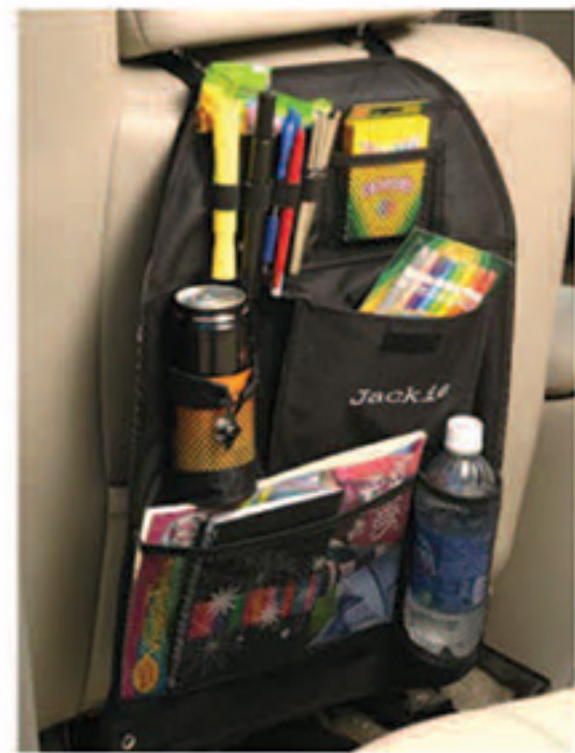

Car Seat Organizer