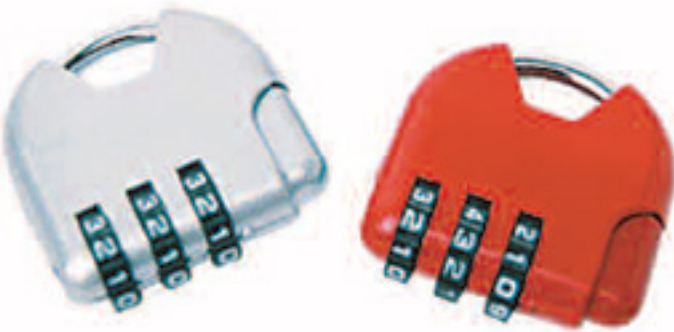

9149 regg
Padlock Travelling - 3 Digit Square
s: 3.5 x 4 x 1cm w: 40g