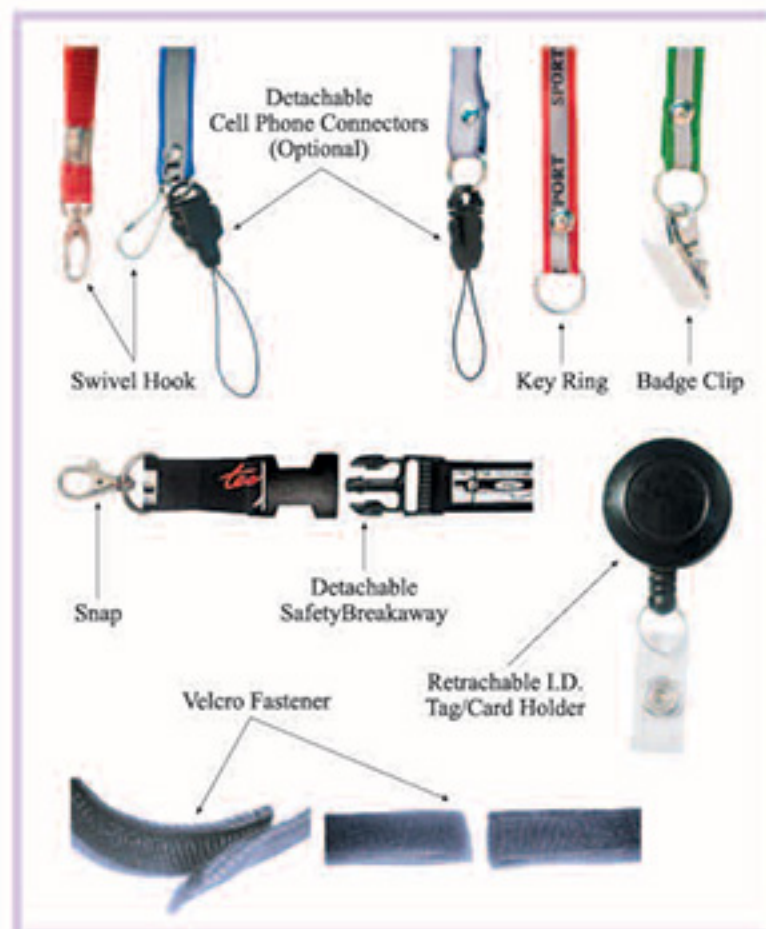

▼ Lanyard Style:

- a) **Detachable safety breakaway buckle**
 This quick release feature allows for easy detachment of the lanyard.
- b) **Velcro safety breakaway fastener**
 This acts as a quick release that rests behind the neck for easy removal of the lanyard.